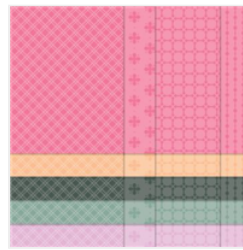

Supply List

Jan 21, 2022

Place Order

joanneewade@hotmail.com

Color & Contour
Photopolymer
Stamp Set -
154994

Price: £20.00

Tasteful Labels
Dies - 152886

Price: £29.00

2021-2023 In
Color 6" X 6" (15.2
X 15.2 Cm)
Designer Series
Paper - 155641

Price: £10.75

Soft Succulent A4
Cardstock -
155777

Price: £8.25

Basic White A4
Cardstock -
159228

Price: £9.00

Pale Papaya
Classic Stampin'
Pad - 155670