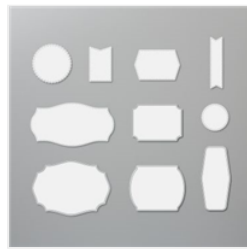

Supply List

Jan 21, 2022

Place Order

joanneewade@hotmail.com

Color & Contour
Photopolymer
Stamp Set -
154994

Price: £20.00

Tasteful Labels
Dies - 152886

Price: £29.00

2021-2023 In
Color 6" X 6" (15.2
X 15.2 Cm)
Designer Series
Paper - 155641

Price: £10.75

Soft Succulent A4
Cardstock -
155777

Price: £8.25

Basic White A4
Cardstock -
159228

Price: £9.00

Pale Papaya
Classic Stampin'
Pad - 155670