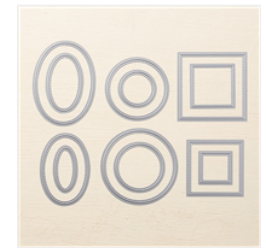

Price: \$17.00

Big Shot - 143263

Price: \$110.00

Bouquet Bunch  
Dies - 143659

Price: \$30.00

Bouquet Blooms  
Photopolymer  
Bundle - 148403

Price: \$38.50

Stitched Shapes  
Dies - 145372