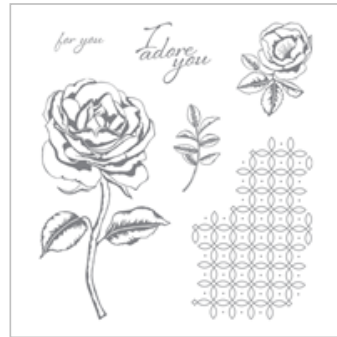

Graceful Garden
Wood-Mount Stamp

Set

143846

$27.00