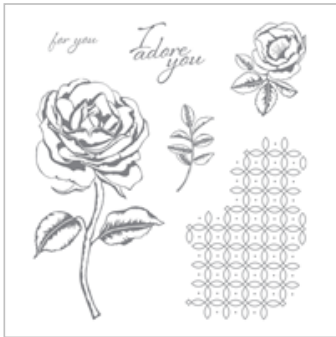

Supply List

Sep 23, 2019

Donna Ross

1-281-851-9530

dje-ross@swbell.net

<https://www.stampedsohisticates.com/>

Graceful Garden
Clear-Mount Stamp

Set