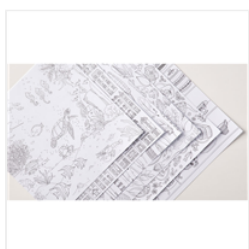

Supply List

Jan 17, 2021

Sara Mattson-Blume
920-809-5105
lilyinkpad@yahoo.com
lilyinkpad.stampinup.net

[Crafting Forever
Wood-Mount
Stamp Set -
143955](#)

Price: \$28.00

[Just Add Color
Specialty Designer
Series Paper -
144180](#)