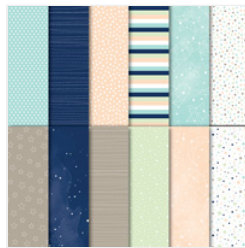

Supply List

May 25, 2022

Place Order
twcntryt@aol.com

All Adorned
Photopolymer
Stamp Set -
149728

Price: \$0.00

Botanical Butterfly
Designer Series
Paper - 149622

Price: \$0.00

Twinkle Twinkle
Designer Series
Paper - 146284

Price: \$11.00

Whisper White 8-
1/2" X 11"
Cardstock -
100730

Price: \$9.75

Coastal Cabana 8-
1/2" X 11"
Cardstock -
131297

Price: \$9.25

Whisper White 8-
1/2" X 11" Thick
Cardstock -
140272

Price: \$8.25

Vellum 8-1/2" X
11" Cardstock -
101856