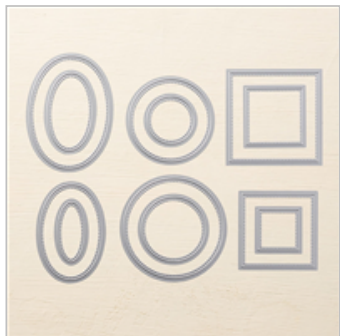

Supply List

Nov 13, 2019

Peggy Murwin

815-653-2216

peggymurwin@comcast.net

www.stampwithpeggy.com

[Stitched Shapes Dies](#)

$30.00