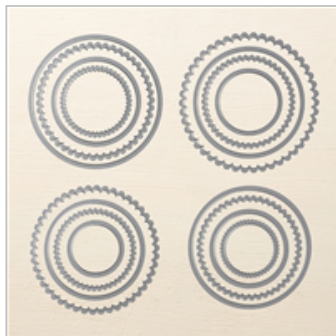

Nov 13, 2019

Peggy Murwin

815-653-2216

peggymurwin@comcast.net

www.stampwithpeggy.com

[Stitched Shapes Dies](#)

\$30.00

[Layering Circles Dies](#)