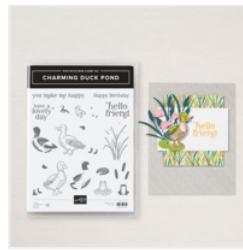

# Supply List

Jul 1, 2024

Place Order  
[stinebag@hotmail.com](mailto:stinebag@hotmail.com)

Charming Duck Pond Bundle (English) - 163350

Price: \$46.75

Charming Duck Pond Dies - 163349

Price: \$32.00

Charming Duck Pond Photopolymer Stamp Set (English) - 163344

Price: \$20.00

Granny Apple Green Classic Stampin' Pad - 147095

Price: \$9.00

Peach Pie Classic Stampin' Pad - 163810

Price: \$9.00

Pretty Peacock Classic Stampin' Pad - 150083

Price: \$9.00

Smoky Slate Classic Stampin' Pad - 147113

Price: \$9.00

Lily Pond Lane 6" X 6" (15.2 X 15.2 Cm) Designer Series Paper - 163342

Price: \$12.50

Basic White 8-1/2" X 11" Cardstock - 159276

Price: \$13.00

Pretty In Pink 8-1/2" X 11" Cardstock - 163793