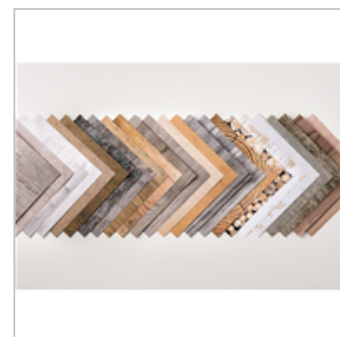

[Wood Textures Designer Series Paper Stack](#)

144177

$11.00