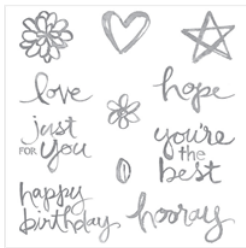

Supply List

Mar 30, 2023

Libby Fens

713-628-1516

libbyfens@gmail.com

libbystamp.wordpress.com

Watercolor Words
Photopolymer
Stamp Set -
138702

Price: \$26.00