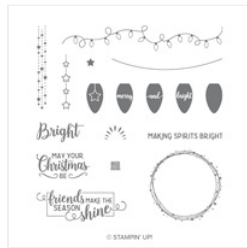

# Supply List

Jun 16, 2021

Donna Ross

1-281-851-9530

[dje-ross@swbell.net](mailto:dje-ross@swbell.net)

<https://www.stampedsohisticates.com/>

[Birds Of A Feather Cling Stamp Set - 150571](#)

Price: \$21.00