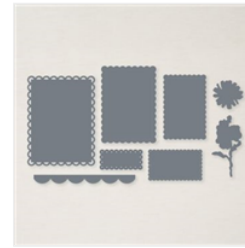

Supply List

Mar 5, 2024

Tracy Bradley

tracy@stampingwithtracy.com

www.stampingwithtracy.com

Adoring Hearts
Hybrid Embossing
Folder - 162569

Price: \$39.00

Bee My Valentine
Photopolymer
Stamp Set
(English) - 162547

Price: \$21.00

Flight & Airy 12" X
12" (30.5 X 30.5
Cm) Designer
Series Paper -
162977

Price: \$0.00

Scalloped
Contours Dies -
155560

Price: \$35.00

Stampin' Cut &
Emboss Machine -
149653

Price: \$128.00

Basic White 8-1/2"
X 11" Cardstock -
159276