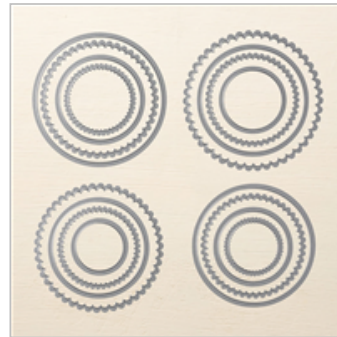

\$6.50

Layering Circles Dies

141705

\$35.00

Halloween Scenes Edgelits Dies

141842

\$25.00

Images © Stampin' UP! 1990-Current