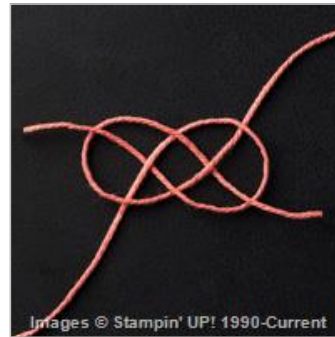

Supply List

Aug 21, 2017

Libby Fens

713-628-1516

libbyfens@gmail.com

libbystamp.wordpress.com

126983

$6.50

135850

$9.95

[Calypso Coral Thick Baker'S Twine](#)

138412

$3.50

104430

$4.00