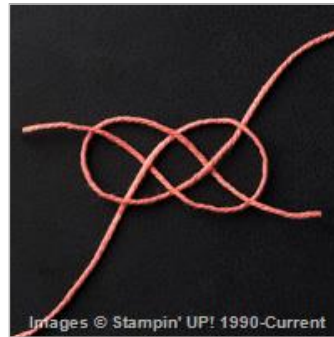

Supply List

Dec 17, 2017

Libby Fens

713-628-1516

libbyfens@gmail.com

libbystamp.wordpress.com

126983

$6.50

135850

$9.95

[Calypso Coral Thick Baker'S Twine](#)

138412

$3.50

104430

$4.00