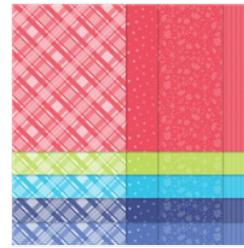

Supply List

Jun 30, 2022

April Lindow

425-760-5532

aprillindow@gmail.com

tollercraft.com

Cup Of Tea Bundle
(English) - 158667

Price: \$45.00

Fabulous Frames
Dies - 159163

Price: \$31.00

Tea Boutique 6" X
6" (15.2 X 15.2
Cm) Designer
Series Paper -
158659

Price: \$12.00

2022-2024 In
Color™ 6" X 6"
(15.2 X 15.2 Cm)
Designer Series
Paper - 159253