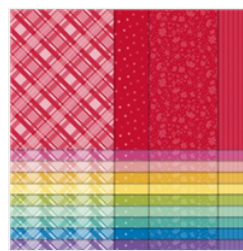

Supply List

Jun 26, 2022

Peggy Murwin

815-653-2216

peggymurwin@comcast.net

www.stampwithpeggy.com

Sunny Splash
Cling Stamp Set
(English) - 158784

Price: \$21.00

2022-2024 In
Color 6" X 6" (15.2
X 15.2 Cm)
Glimmer Paper -
159246

Price: \$12.00

Brights 6" X 6"
(15.2 X 15.2 Cm)
Designer Series
Paper - 159258

Price: \$12.00

2022-2024 In
Color™ 6" X 6"
(15.2 X 15.2 Cm)
Designer Series
Paper - 159253