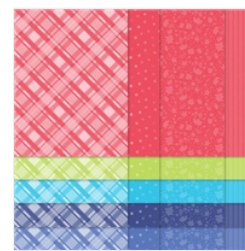

Supply List

Jun 26, 2022

Peggy Murwin

815-653-2216

peggymurwin@comcast.net

www.stampwithpeggy.com

Sunny Splash
Cling Stamp Set
(English) - 158784

Price: \$21.00

2022-2024 In
Color 6" X 6" (15.2
X 15.2 Cm)
Glimmer Paper -
159246

Price: \$12.00

Brights 6" X 6"
(15.2 X 15.2 Cm)
Designer Series
Paper - 159258

Price: \$12.00

2022-2024 In
Color™ 6" X 6"
(15.2 X 15.2 Cm)
Designer Series
Paper - 159253