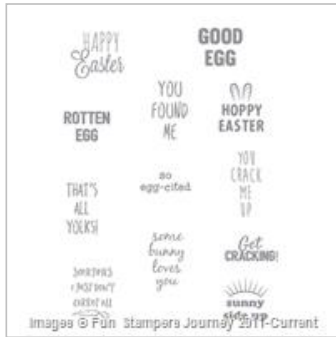

# Supply List

Aug 17, 2017

Place Order

[Eggspressions Stamp Set](#)

SS-0414  
\$18.95

[Journey Ovals Die Set](#)

DI-0042  
\$24.95

[Summer Pretties Punch Cartridge](#)