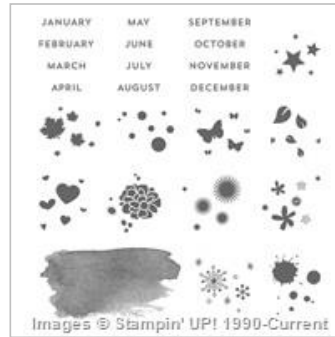

[Perpetual Birthday](#)
[Calendar](#)

[Photopolymer Stamp](#)

[Set](#)

137167

$42.00