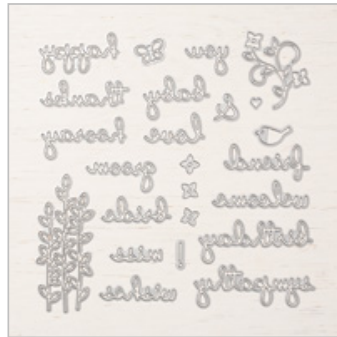

# Supply List

Nov 16, 2019

Place Order

[twcntryt@aol.com](mailto:twcntryt@aol.com)

Detailed With Love  
Wood-Mount Stamp

Set

146603

\$28.00

Well Written Dies

148534

\$40.00

Lemon Lime Twist 8-1/2" X 11" Cardstock

144245

\$8.50

Grapefruit Grove 8-1/2" X 11" Cardstock

146972