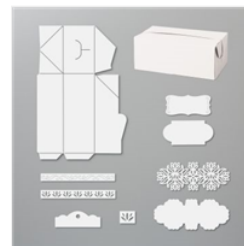

Price: \$8.75

Petal Pink 8-1/2" X
11" Cardstock -
146985

Price: \$10.00

Seaside Spray 8-
1/2" X 11"
Cardstock -
150883

Price: \$8.75

Layering Ovals
Dies - 141706

Price: \$35.00

Perfect Parcel Dies
- 149627