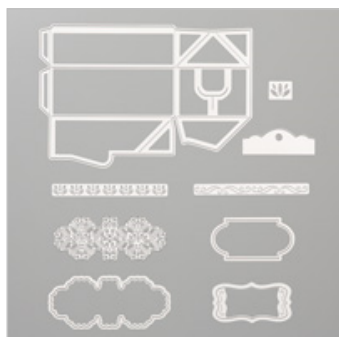

Supply List

Jul 17, 2019

Patty Bennett

510-724-1693

pattystamps@comcast.net

www.PattyStamps.com

[Perfect Parcel Dies](#)

149627

$35.00