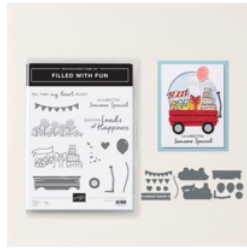

Supply List

Nov 4, 2024

Patty Bennett

510-724-1693

pattystamps@comcast.net

www.PattyStamps.com

[Filled With Cheer
Photopolymer
Stamp Set
\(English\) - 164362](#)

Price: \$20.00

[Filled With Fun
Bundle \(English\) -
163561](#)

Price: \$50.25

[Pool Party 12" X
12" \(30.5 X 30.5
Cm\) Two-Tone
Cardstock -
166691](#)

Price: \$10.00

[Snowflake Sky 3D
Embossing Folder
- 162026](#)

Price: \$11.00