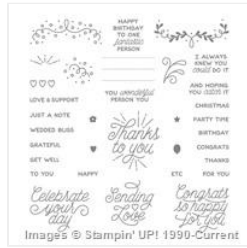

Supply List

May 29, 2020

Diane Squires

770-596-3723

diane@stampandembellish.com

www.stampandembellish.com

[Designer Tin Of Cards Project Kit - 141651](#)

Price: \$27.00