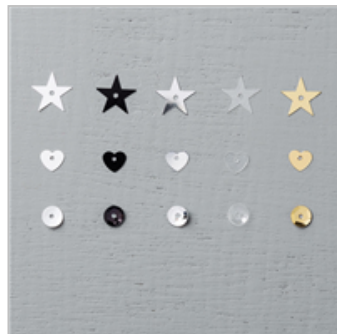

Supply List

Oct 23, 2018

Jael Wolf

info@stempelgui.de

stempelgui.de

Images © Stampin' UP! 1990-Current

Basic Black Baker's

Twine

134576

~~3,75 €~~

2,25 €

Metallics Sequin

Assortment

138390

~~6,50 €~~

2,60 €