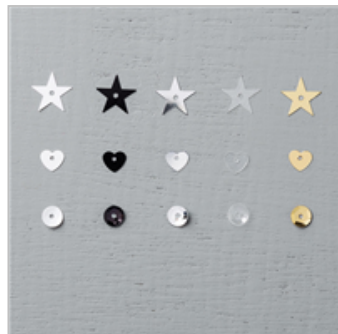

Supply List

Feb 19, 2019

Jael Wolf

info@stempelgui.de

stempelgui.de

Images © Stampin' UP! 1990-Current

Basic Black Baker's

Twine

134576

~~3,75 €~~

2,25 €

Metallics Sequin

Assortment

138390

~~6,50 €~~

2,60 €