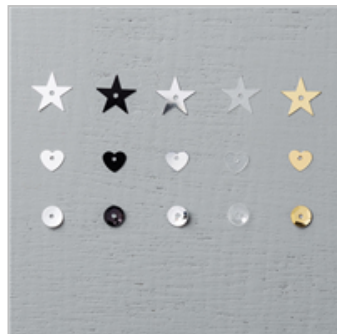

Supply List

May 21, 2018

Jael Wolf

info@stempelgui.de

stempelgui.de

Images © Stampin' UP! 1990-Current

Basic Black Baker's

Twine

134576

3,75 €

Metallics Sequin

Assortment

138390

~~6,50 €~~

2,60 €

Winter Wonderland