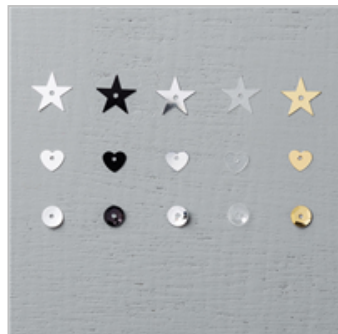

Supply List

Nov 18, 2017

Jael Wolf

info@stempelgui.de

stempelgui.de

Images © Stampin' UP! 1990-Current

Basic Black Baker's

Twine

134576

3,75 €

Metallics Sequin

Assortment

138390

~~6,50 €~~

2,60 €

Winter Wonderland