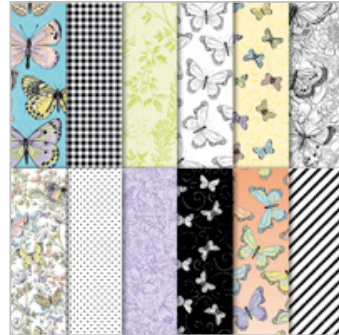

[Botanical Butterfly Designer Series Paper](#)

[Paper](#)

149622

$0.00