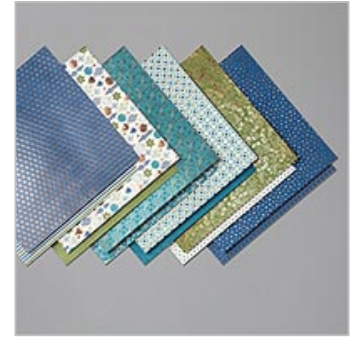

148551

£33.00

[Very Vanilla A4 Thick Cardstock](#)

144238

£7.75

[Brightly Gleaming Specialty Designer Series Paper](#)

150429

£13.00

[Copper Foil Sheets](#)

142020

£4.75

[Very Vanilla/Copper 1/2" \(1.3 Cm\) Classic Weave Ribbon](#)

150394

£7.50

[Star Designer Elements](#)

150430