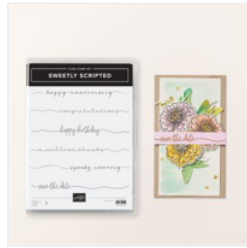

Supply List

Jul 19, 2024

Jackie Beers

jackie@jackiebeers.com

Bluelinestamping.com

Adoring Hearts
Hybrid Embossing
Folder - 162569

Price: \$39.00

Sweetly Scripted
Cling Stamp Set
(English) - 163600

Price: \$24.00

Unbounded Beauty
12" X 12" (30.5 X
30.5 Cm) Designer
Series Paper -
163372

Price: \$12.50

2024-2026 In
Color™ Shimmer
Gems - 163781

Price: \$8.50

Petunia Pop 8-1/2"
X 11" Cardstock -
163801

Price: \$11.50