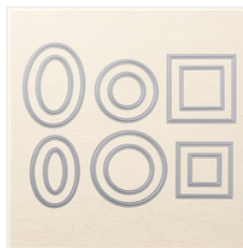

Shaded Spruce 8-1/2" X 11" Cardstock - 146981

Crumb Cake 8-1/2" X 11" Cardstock - 120953

Vellum 8-1/2" X 11" Cardstock - 101856

Early Espresso Classic Stampin' Pad - 147114

VersaMark Pad - 102283

Dazzling Diamonds Stampin' Glitter - 133751

Basic Adhesive-Backed Sequins - 146933

Metallic Ribbon Combo Pack - 146329

White Stampin' Emboss Powder - 109132

Stitched Shapes Dies - 145372

Big Shot - 143263

Stampin' Dimensionals - 104430

Snail Adhesive - 104332