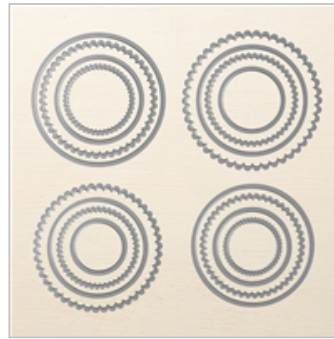

Layering Circle
Framelits Dies

141705

$35.00