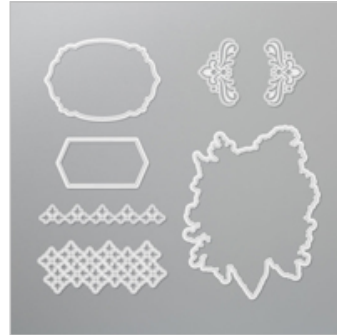

[Roses Dies](#)

152144

$30.00