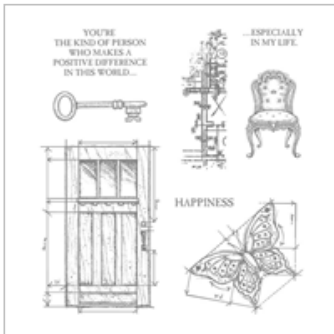

104430

\$5.50

Fast Fuse Adhesive

129026

\$13.50

In This World Wood-  
Mount Stamp Set

141946

\$36.00