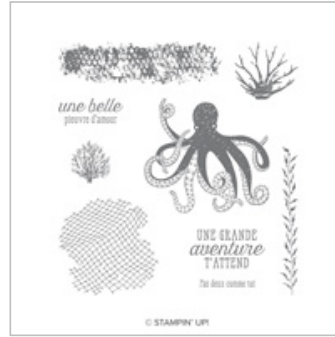

[Océan De Textures Clear-Mount Stamp Set (French)](#)

147532

$27.00