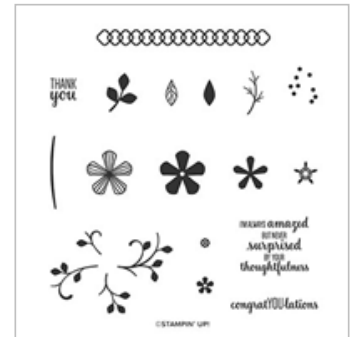

[Thoughtful Blooms
Photopolymer Stamp
Set (English)](#)

152290

$0.00