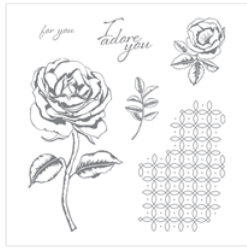

Supply List

May 15, 2021

Place Order

joanneewade@hotmail.com

[Graceful Garden
Clear-Mount
Stamp Set -
143849](#)

[Graceful Garden
Wood-Mount
Stamp Set -
143846](#)

[Layering Circles
Dies - 141705](#)

[Cherry Cobbler A4
Cardstock -
121681](#)