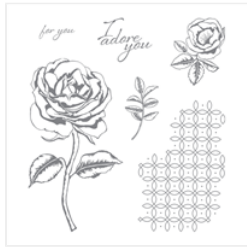

# Supply List

Sep 28, 2023

Place Order

[joanneewade@hotmail.com](mailto:joanneewade@hotmail.com)

Graceful Garden  
Clear-Mount  
Stamp Set -  
143849

Graceful Garden  
Wood-Mount  
Stamp Set -  
143846

Layering Circles  
Dies - 141705