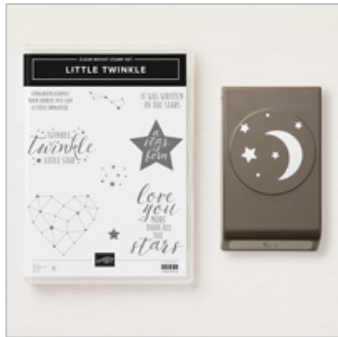

Supply List

Aug 19, 2019

Michele Wright

(405)527-5795

Michelewright62@windstream.net

www.thecowwhispererscreativecards.com

[Little Twinkle Clear-Mount Bundle](#)

148414