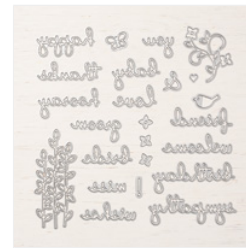

Supply List

Mar 23, 2023

Alison Solven
604-540-5033

stampwithalison@gmail.com
www.stampcrazywithalison.ca

Wonderful Romance Cling Stamp Set - 148632

Wonderful Floral Framelits Dies - 148529

Wonderful Romance Cling Bundle - 150592

Well Written Dies - 148534

Floral Romance 12" X 12" (30.5 X 30.5 Cm) Specialty Designer Series Paper - 148586

Petal Pink 8-1/2" X 11" Cardstock - 146985

Whisper White 8-1/2" X 11" Cardstock - 100730

Fresh Fig Classic Stampin' Pad - 147144