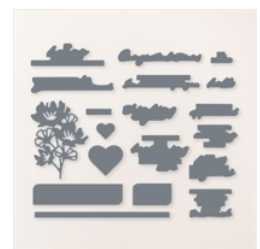

Wonderful
Thoughts Dies
(English) - 161491

Price: $34.00