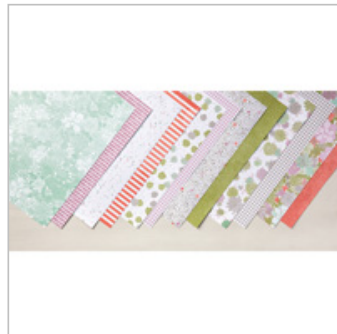

104430

\$4.00

Tip Top Taupe 8-1/2"  
X 11" Cardstock

138336

\$8.00

Succulent Garden  
Designer Series  
Paper

142778

\$11.00