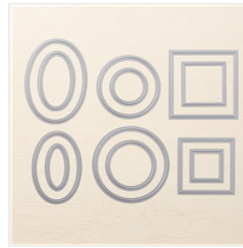

Stitched Shapes
Dies - 145372

Price: £28.00

Coffee Break
Designer Series
Paper - 144155

Price: £10.00

Decorative Ribbon
Border Punch -
143721

Price: £15.00

Gold Glimmer
Paper - 133719

Price: £4.50