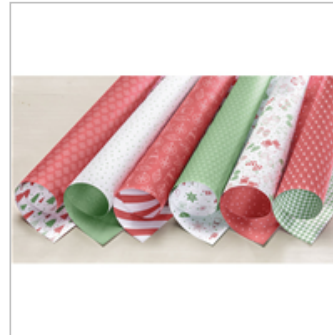

Be Merry Designer
Series Paper

144111

£10.00