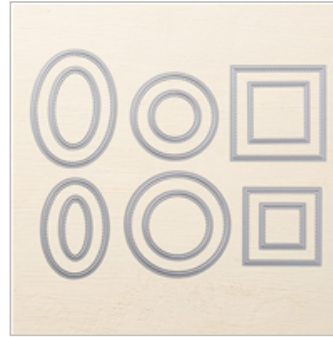

Set*

144965

£15.00

Stitched Shapes Dies

145372

£28.00

Coffee Break
Designer Series

Paper