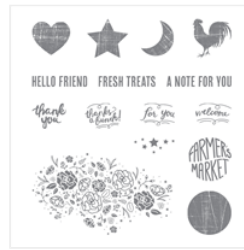

[Wood Words
Wood-Mount
Stamp Set -
143925](#)

Price: $30.00