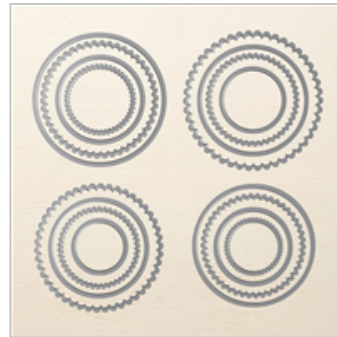

# Supply List

Jan 21, 2020

Place Order

[joanneewade@hotmail.com](mailto:joanneewade@hotmail.com)

Hug In A Mug  
Photopolymer Stamp

Set\*  
144933  
£15.00

Layering Circles Dies

141705  
£33.00