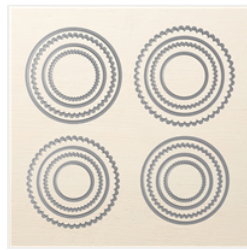

Supply List

Jan 21, 2022

Place Order

joanneewade@hotmail.com

Hug In A Mug
Photopolymer
Stamp Set* -
144933

Price: £15.00

Layering Circles
Dies - 141705

Price: £33.00

Quilted Christmas
6" X 6" (15.2 X
15.2 Cm) Designer
Series Paper -
144617

Price: £8.25

Whisper White A4
Thick Cardstock -
140490

Price: £7.75

Real Red A4
Cardstock -
106578

Price: £8.25

Tuxedo Black
Memento Ink Pad -
132708