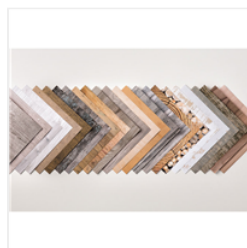

**Wood Textures
Designer Series
Paper Stack -
144177**

Price: $11.00