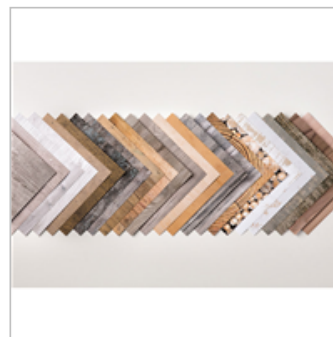

\$35.00

[Forever Lovely
Photopolymer Stamp
Set](#)

148624

\$21.00

[Garden Impressions
6" X 6" \(15.2 X 15.2
Cm\) Designer Series
Paper](#)

146289

\$11.00

[Wood Textures
Designer Series
Paper Stack](#)