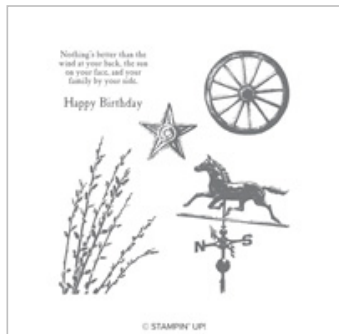

Supply List

Aug 17, 2019

Place Order

jackie@jackiebeers.com

Country Road Clear-Mount Stamp Set

147469

\$19.00

Frosted Bouquet Dies

147895

\$33.00

3/16" (1 Cm) Braided Linen Trim

147808

\$7.00

Metallic Pearls

146282

\$7.00