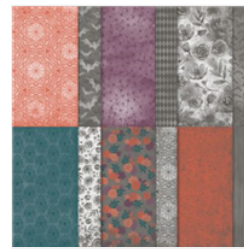

Supply List

Sep 18, 2020

Place Order

lorriheiling@gmail.com

confessionsofastampingaddict.com

[Butterfly Gala
Photopolymer
Stamp Set -
148580](#)

Price: \$21.00

[Basic Black 8-1/2"
X 11" Cardstock -
121045](#)

Price: \$8.75

[Silver Foil Sheets -
132178](#)

Price: \$5.00

[Magic In This Night
Designer Series
Paper - 153517](#)

Price: \$11.50

[VersaMark Pad -
102283](#)

Price: \$9.50

[White Stampin'
Emboss Powder -
109132](#)