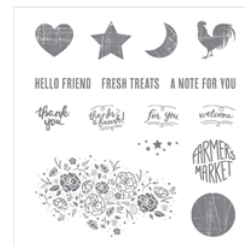

Just Add Text
Wood-Mount
Stamp Set -
143931

Colorful Seasons
Photopolymer
Stamp Set (En) -
143726

Birthday Delivery
Photopolymer
Stamp Set -
143660

Wood Words
Clear-Mount
Stamp Set -
143928

Wood Words
Wood-Mount
Stamp Set -
143925