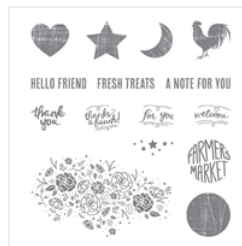

Wood Words
Clear-Mount
Stamp Set -
143928