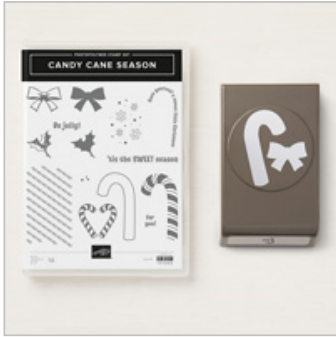

Supply List

Feb 25, 2020

Rick Adkins

256-213-1965

rick@rckinsmonstudio.net

www.rckinsmonstudio.stampinup.net

[Candy Cane Season
Photopolymer Bundle](#)

149927