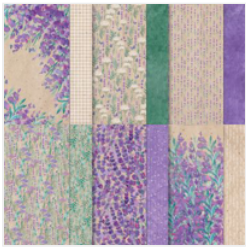

Supply List

Jul 1, 2024

Linda Schnabel

262-334-1009

lindaluvs2stamp@aol.com

www.lindaluvs.stampinup.net

Perennial Lavender 12" X 12" (30.5 X 30.5 Cm) Designer Series Paper - 162593

Price: \$12.50

Perennial Postage Bundle (English) - 162608

Price: \$51.25

Perennial Lavender Suite Collection (English) - 162613

Price: \$126.50

Paper Butterfly Accents - 162612

Price: \$8.00

Purple Fine Shimmer Gems - 162611