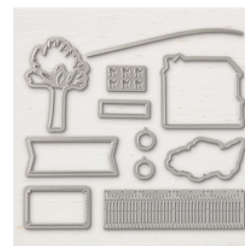

Mossy Meadow Classic Stampin' Pad - 147111

Cherry Cobbler Classic Stampin' Pad - 147083

Festive Farmhouse 12" X 12" (30.5 X 30.5 Cm) Designer Series Paper - 147820

Cherry Cobbler 8-1/2" X 11" Cardstock - 119685

Gray Granite 8-1/2" X 11" Cardstock - 146983

Whisper White 8-1/2" X 11" Cardstock - 100730

Farmhouse Framelits Dies - 147922

Stitched Shapes Dies - 145372

Layering Circles Dies - 141705

Festive Farmhouse Cotton Twine - 147888