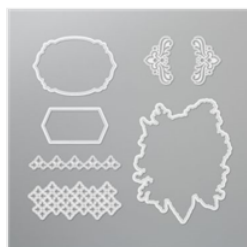

Supply List

Dec 2, 2024

Brian King

stampwithbrian@gmail.com

<http://stampwithbrian.com>

[Roses Dies -
152144](#)

Price: $30.00