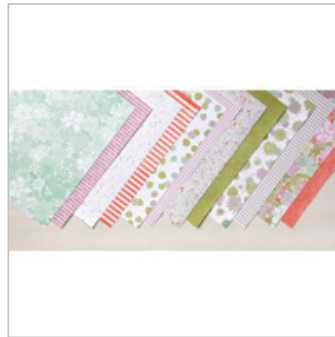

Supply List

May 23, 2018

Patty Bennett

510-724-1693

pattystamps@comcast.net

www.PattyStamps.com

[Oh So Succulent
Photopolymer Stamp
Set](#)

142992
\$21.00

[Succulent Garden
Designer Series
Paper](#)

142778
\$11.00

[Whisper White 8-1/2"
X 11" Thick Cardstock](#)

140272
\$7.00

[Sweet Sugarplum 8-
1/2" X 11" Cardstock](#)

141418
\$8.00

[Mint Macaron 8-1/2" X
11" Cardstock](#)