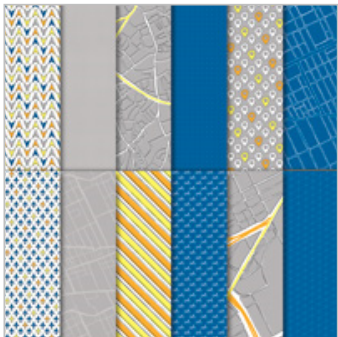

[Twinkle Twinkle
Designer Series](#)

[Paper](#)

146284

£10.25

[Under The Mistletoe
Designer Series](#)

[Paper](#)

146921

£10.25

[Animal Expedition
Designer Series](#)

[Paper](#)

146902

£10.25

[Best Route Designer
Series Paper](#)

146897

£10.25

[Petal Promenade
Designer Series](#)