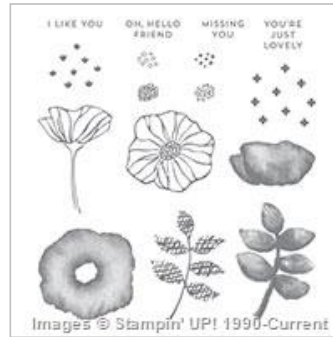

\$47.50

[Oh So Eclectic Clear-Mount Stamp Set](#)

143940

\$23.00

[Oh So Eclectic Wood-Mount Stamp Set](#)

143937

\$31.00

[Eclectic Layers Thinlits Dies](#)