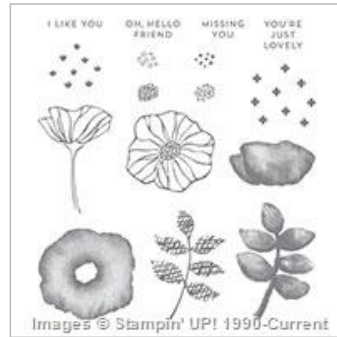

\$47.50

[Oh So Eclectic Clear-Mount Stamp Set](#)

143940

\$23.00

[Oh So Eclectic Wood-Mount Stamp Set](#)

143937

\$31.00

[Eclectic Layers Thinlits Dies](#)