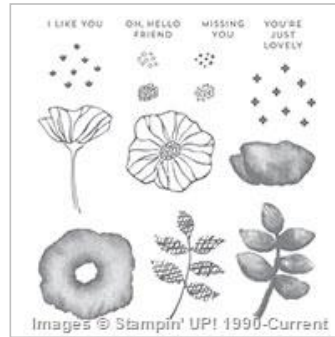

Supply List

Jul 20, 2017

Place Order

katiemae60@msn.com

[Oh So Eclectic Clear-Mount Bundle](#)

145356

\$47.50

[Oh So Eclectic Clear-Mount Stamp Set](#)

143940

\$23.00

[Oh So Eclectic Wood-Mount Stamp Set](#)

143937

\$31.00

[Eclectic Layers Thinlits Dies](#)

143774

\$30.00